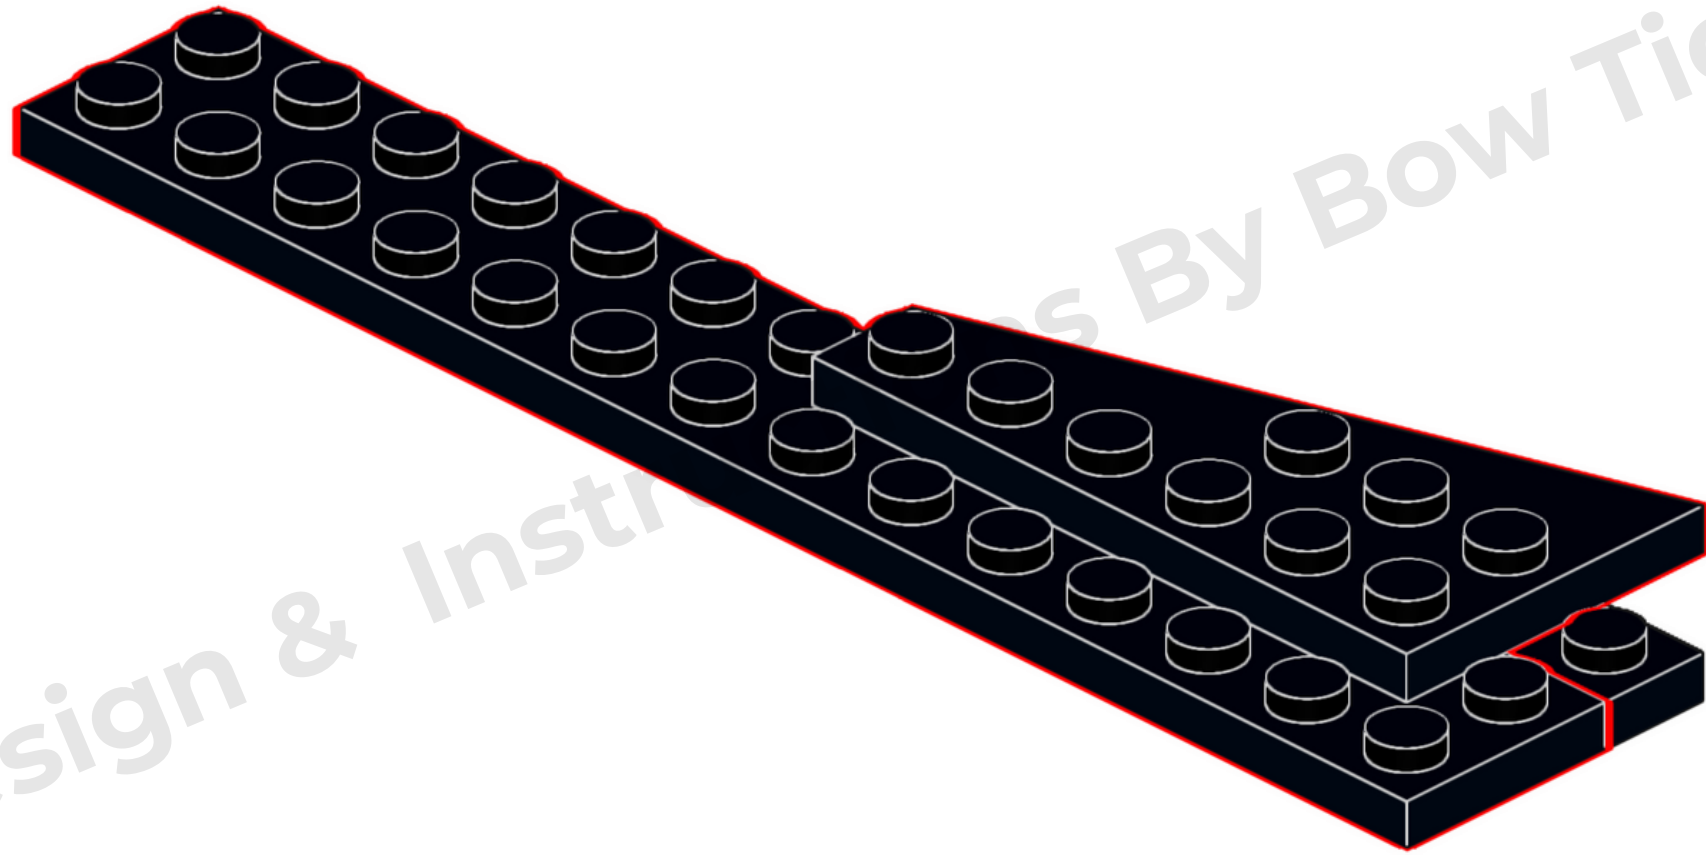

2

Design & Instructions By Bow Tie Bleau