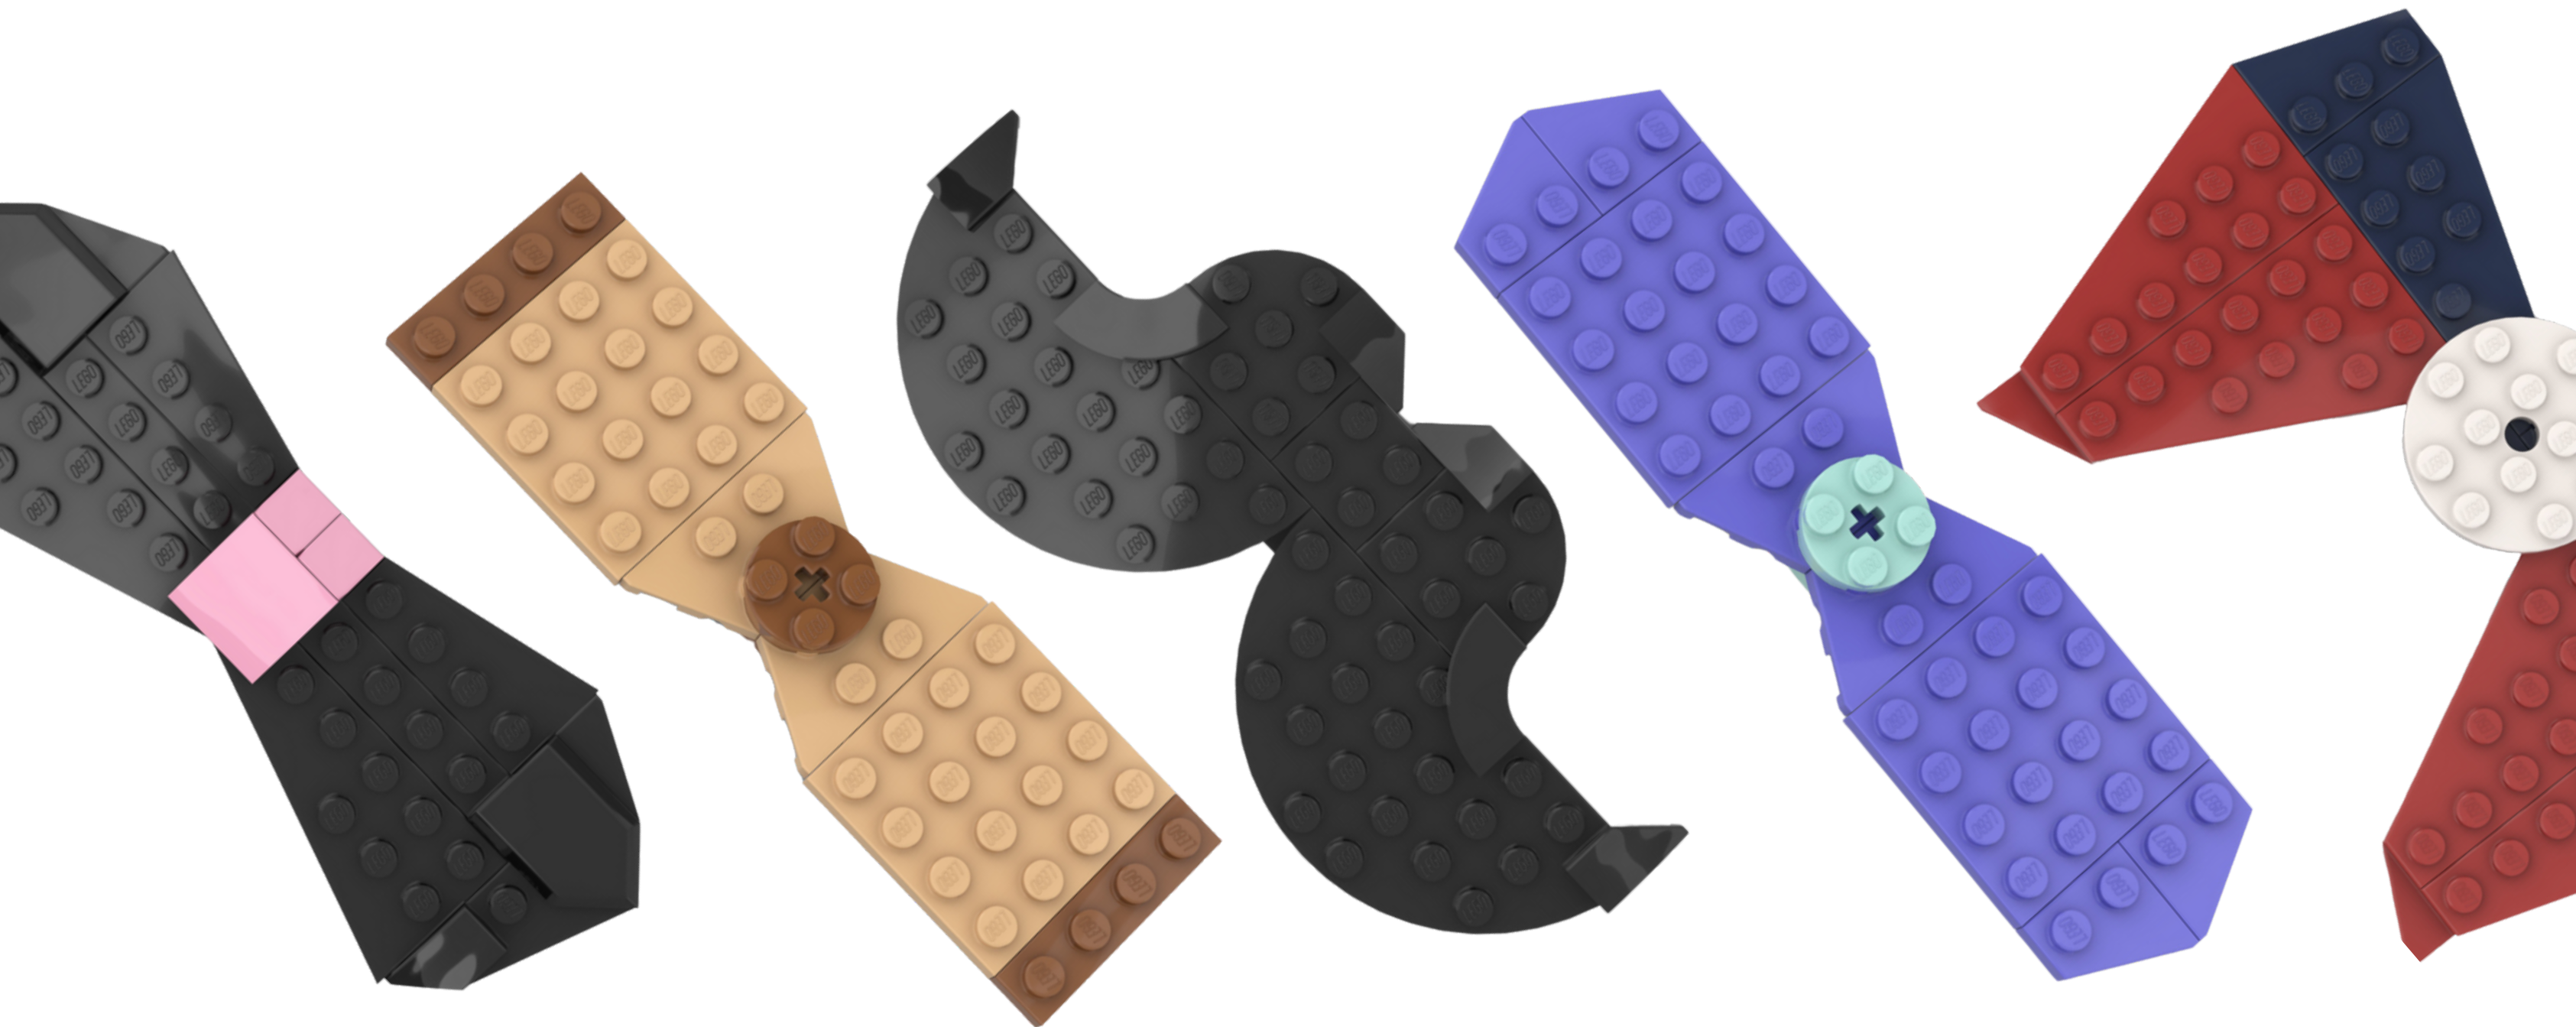

# Bow Tie Shape Instructions

Over 30 bow tie shapes covering both the classic and more unique ones

# About

Bow Tie Bleau is an online shop that sells bow ties from LEGO® bricks and handmade quality straps that make them look good. The main culprit behind Bowtie Bleau si Mr. Bowtie himself (guy in the left picture).