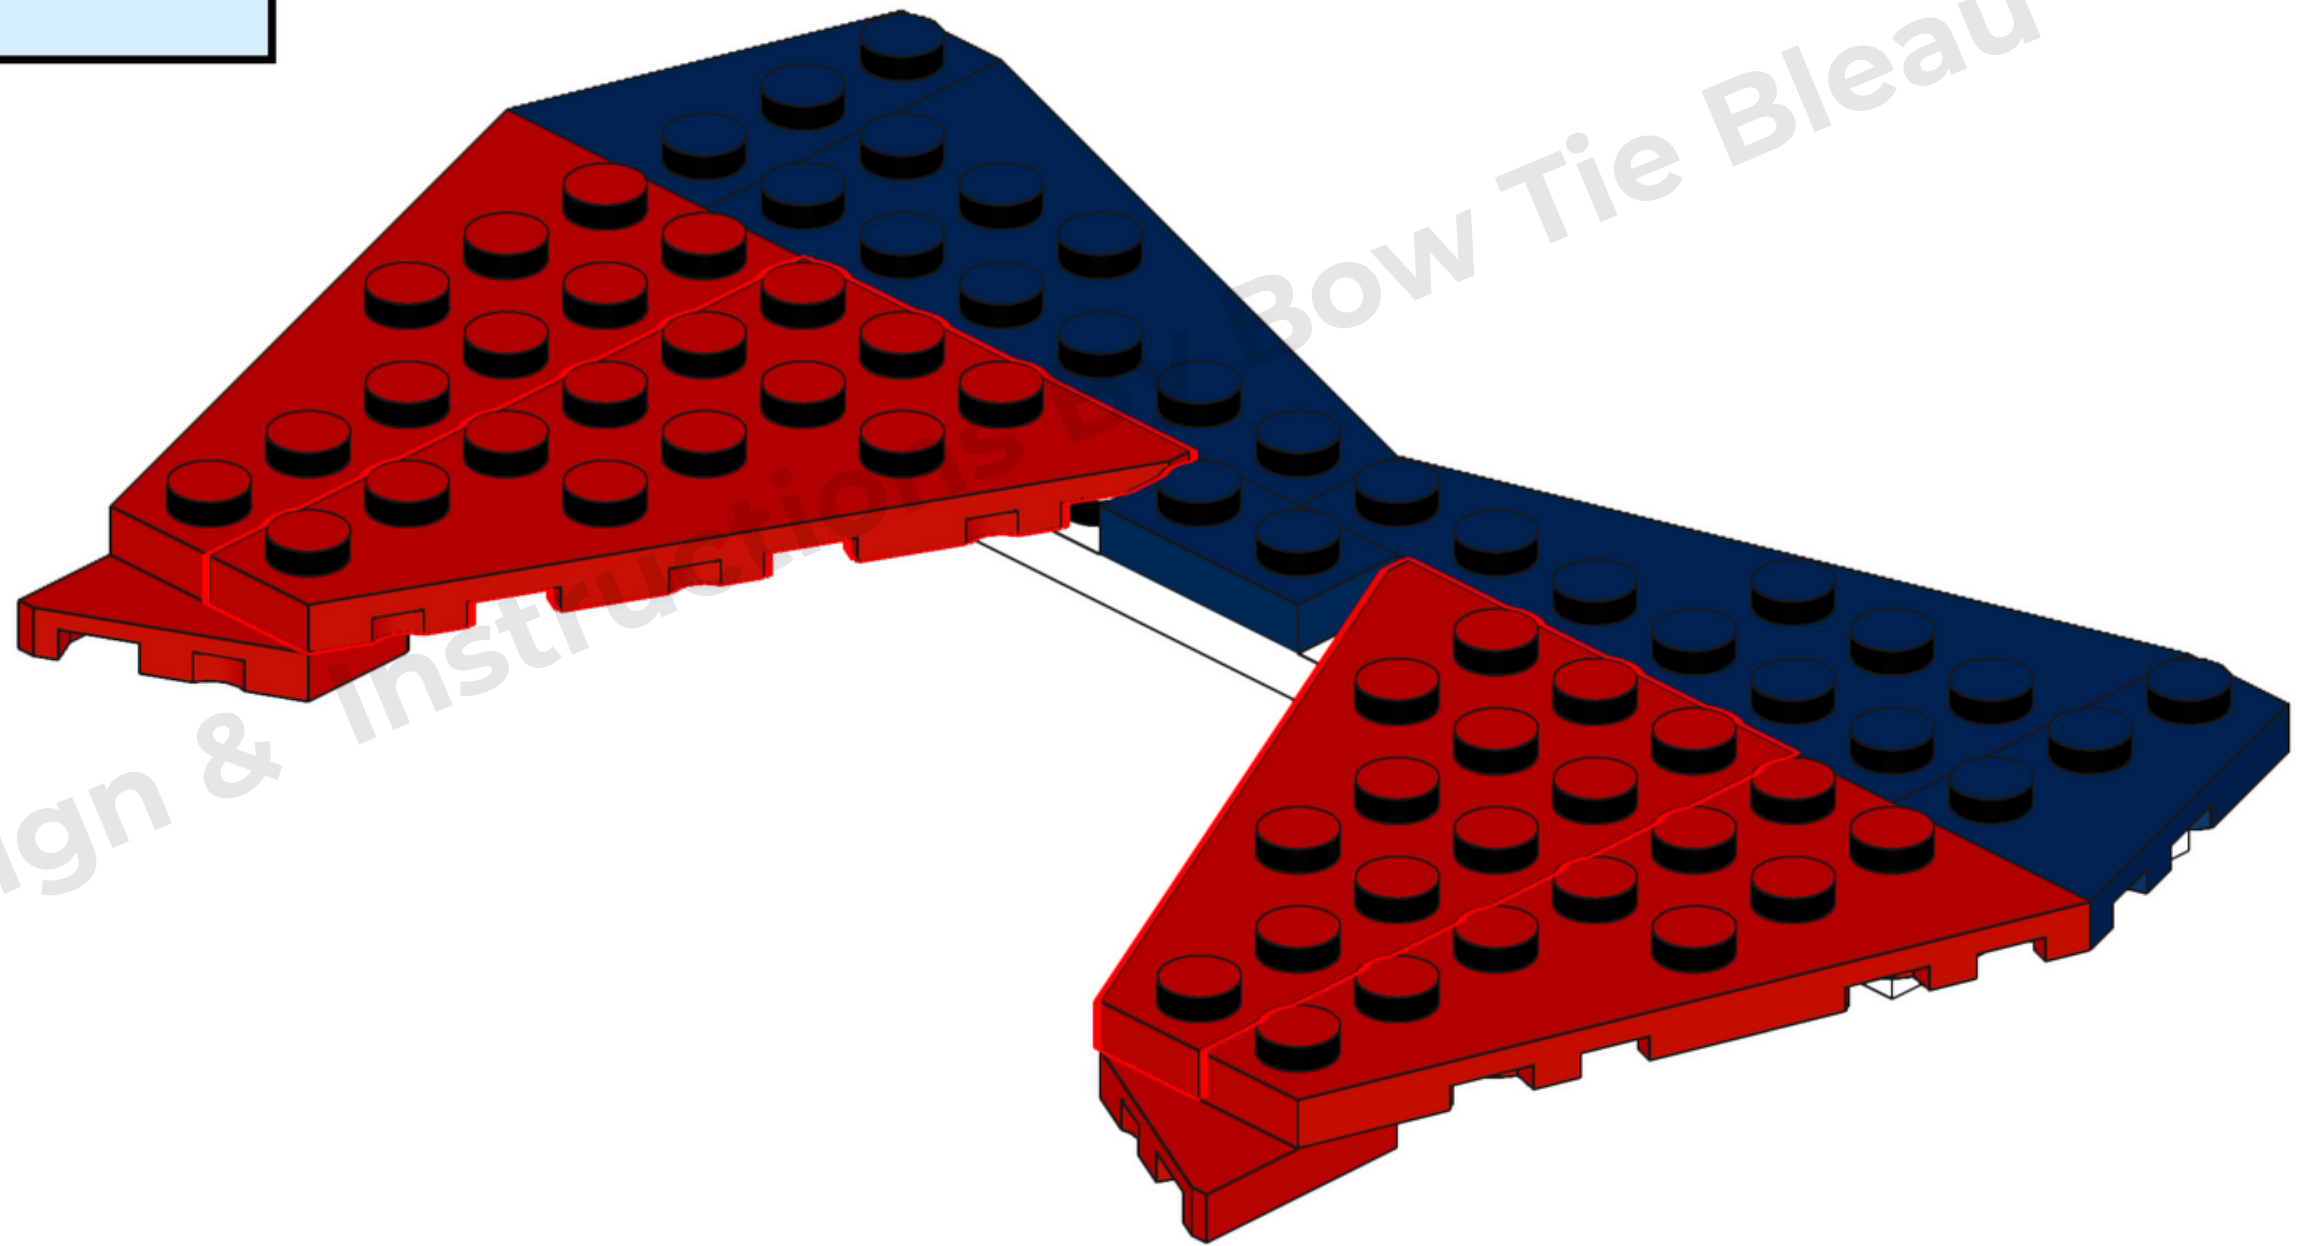

# 2

3

Design & Instructions for New Tie Bleau

4

5

2x  
3710  
White

1x  
60474  
White

1x  
91988  
White