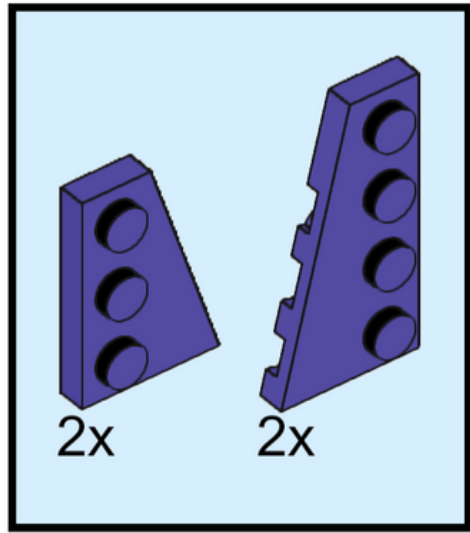

1x  
3023  
Medium Orange

1x  
3023  
Olive Green

1x  
51739  
Medium Orange

1x  
51739  
Olive Green

**#11**

1

Design & Instructions By Bow Tie Bleau

2