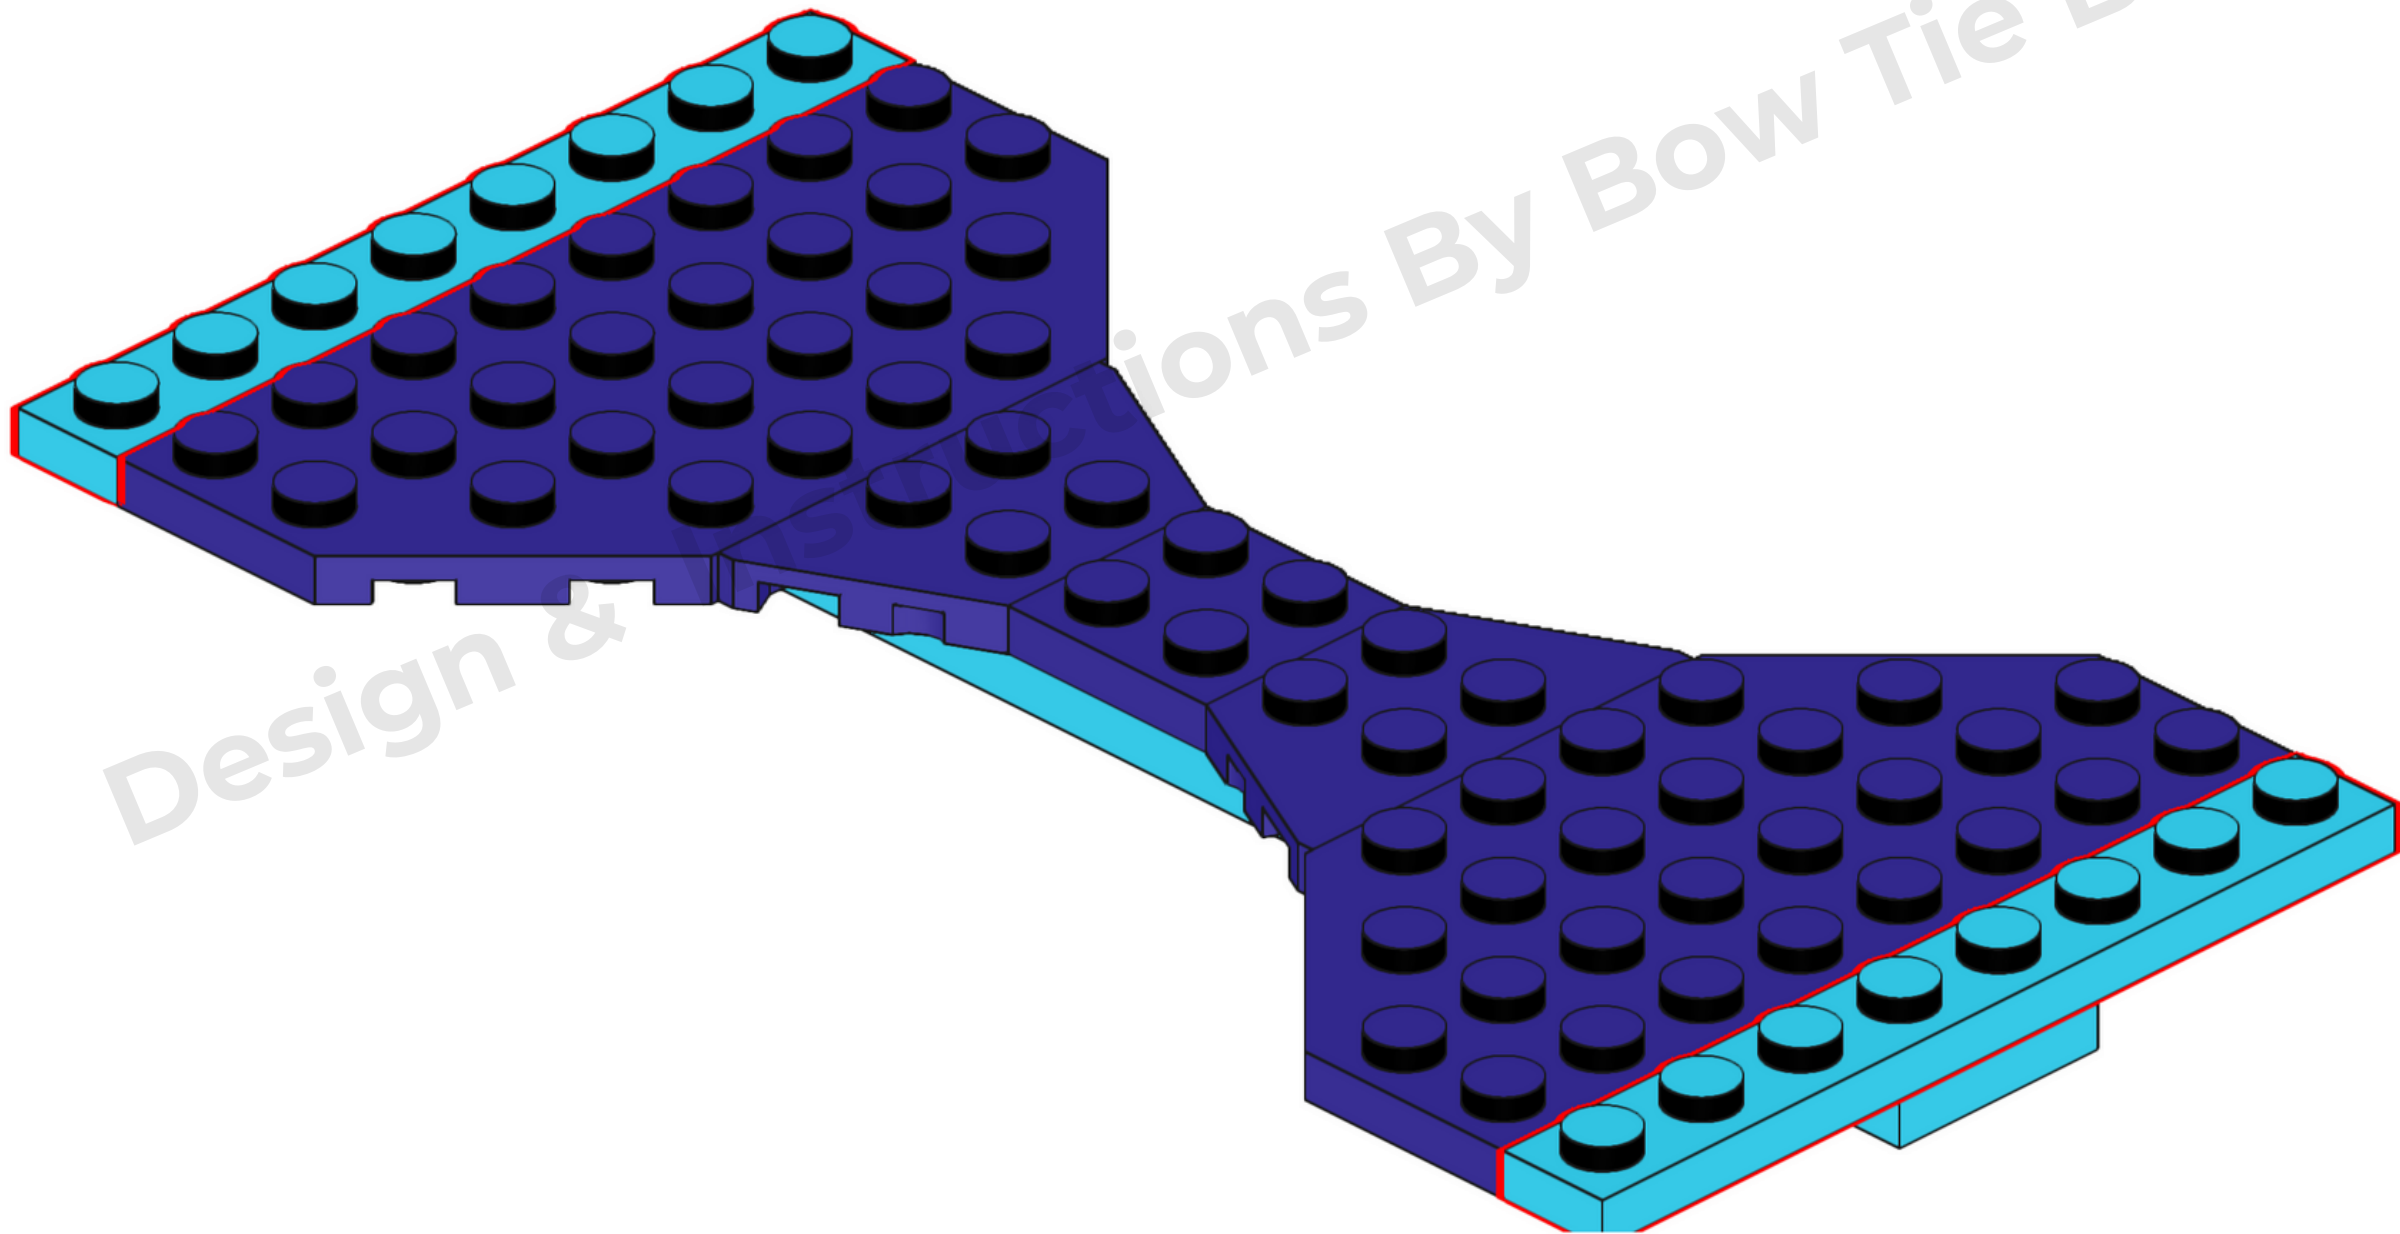

2

Design & Instructions By Bow Tie Bleau

3

4

5

2x  
3460  
Medium Azure

1x  
4282  
Medium Azure

1x  
60474  
Lilac