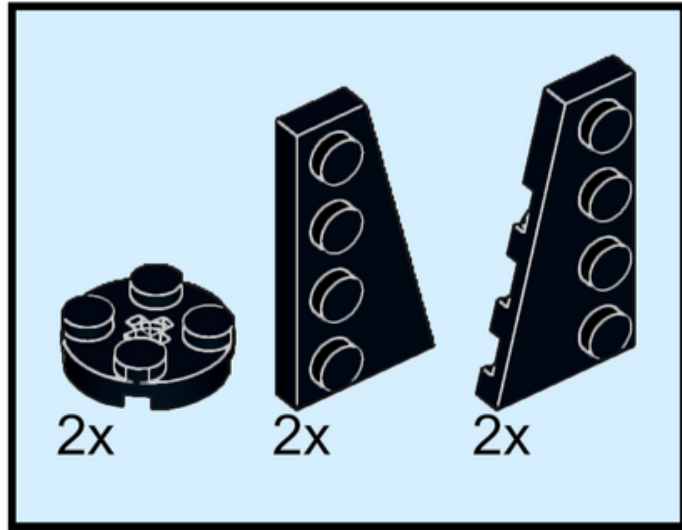

# Moustache ver. 1

---

1

Design & Instructions  
How Tie Bleau

2

3

4

5