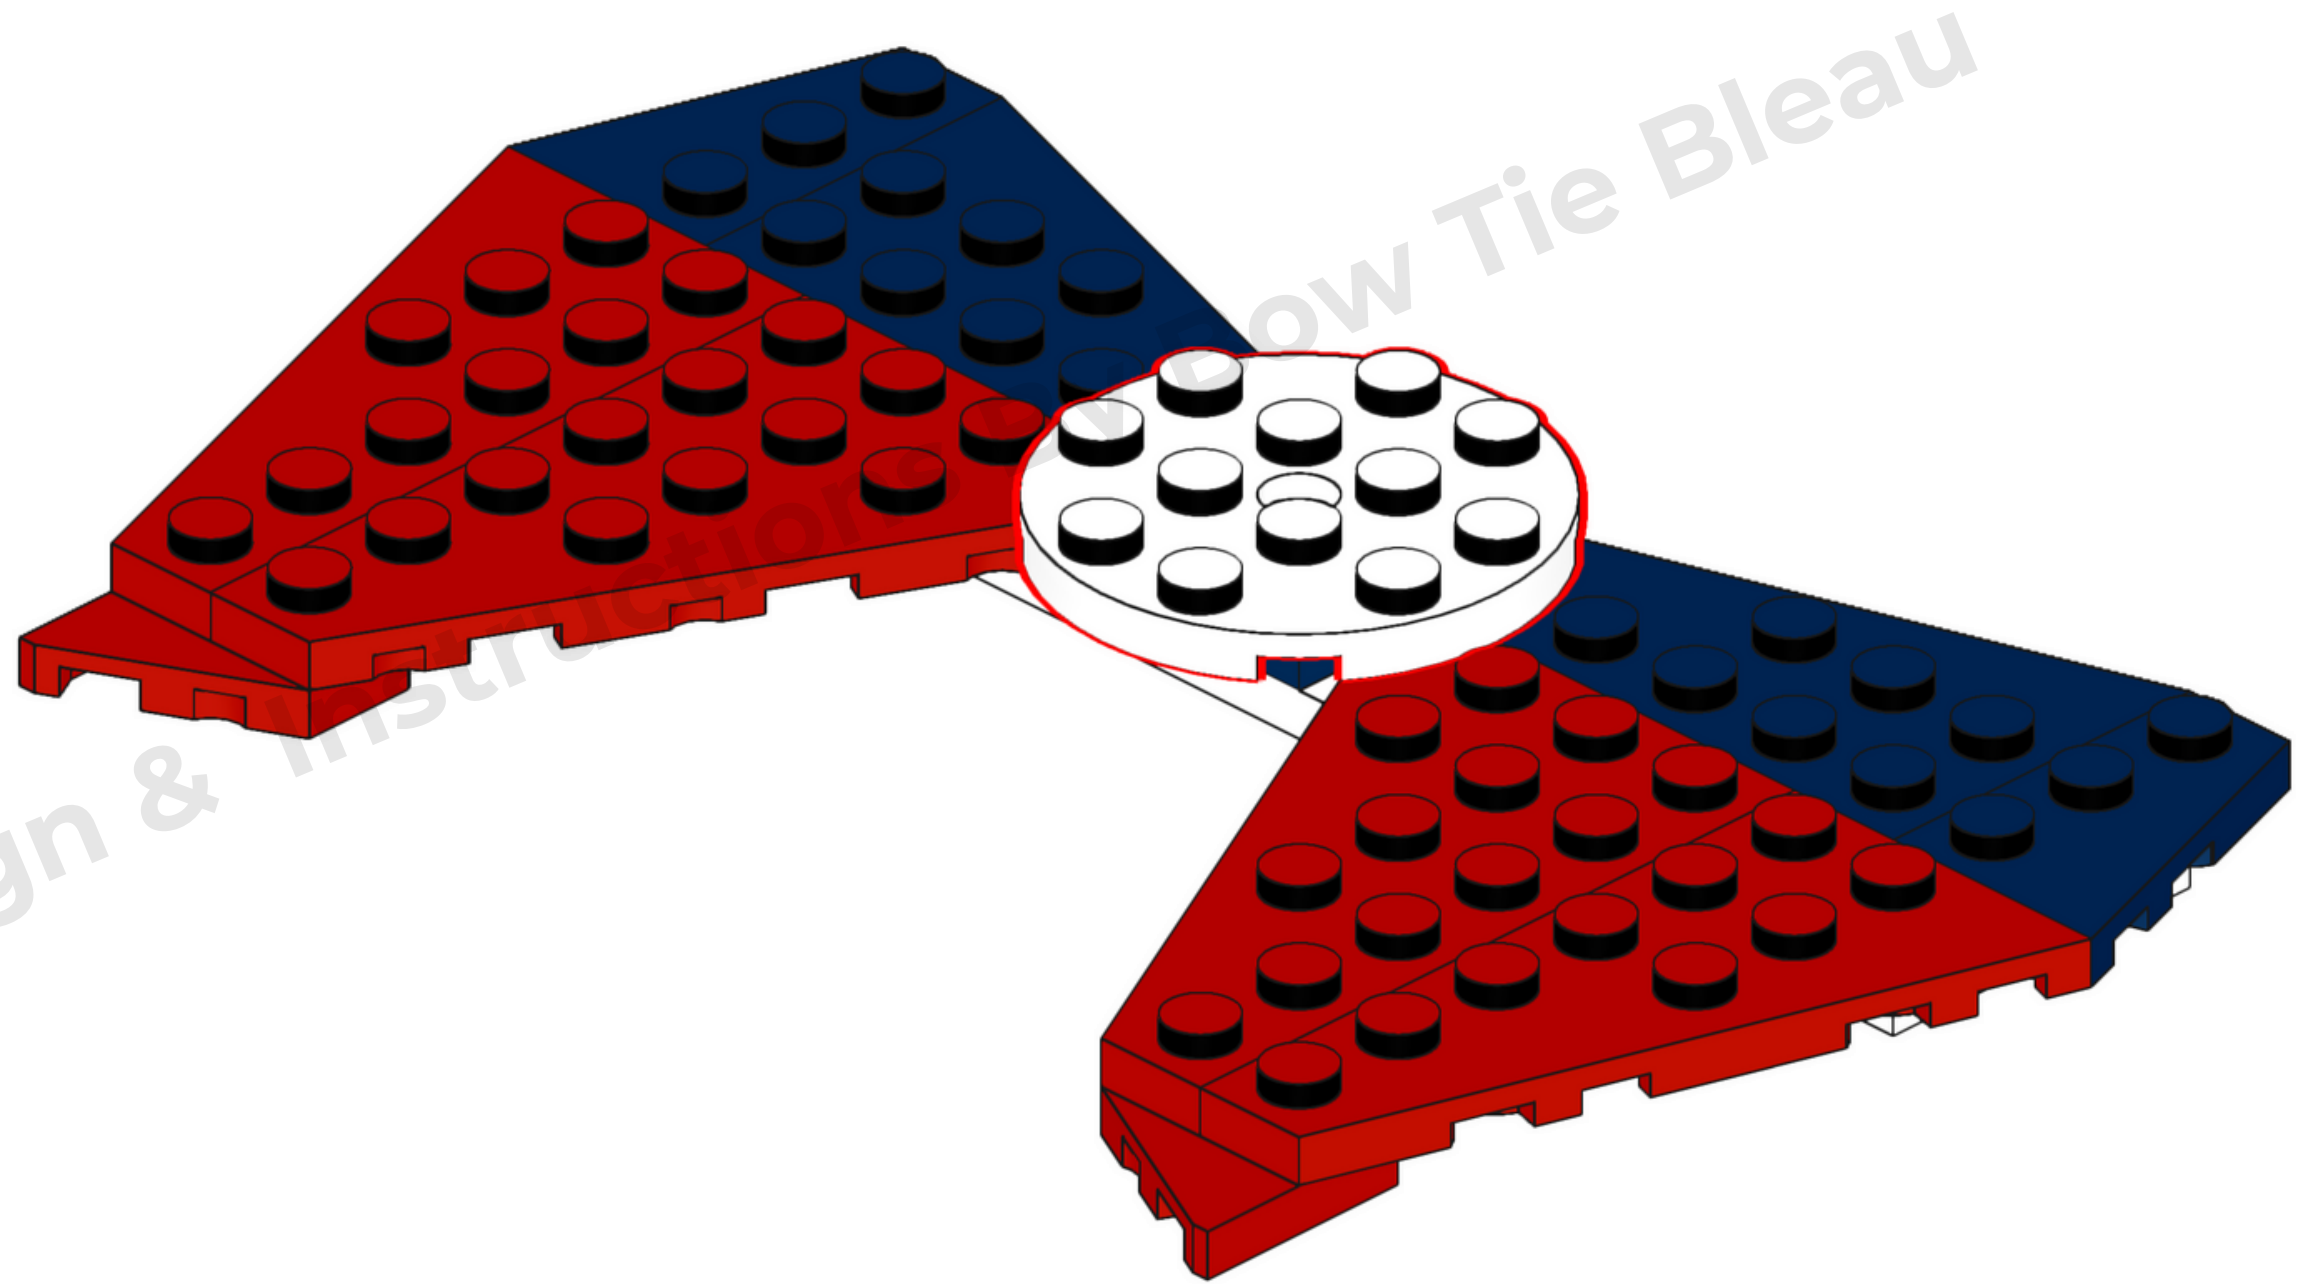

# 2

3

Design & Instructions for New Tie Bleau

4

5

2x  
3710  
White

1x  
60474  
White

1x  
91988  
White