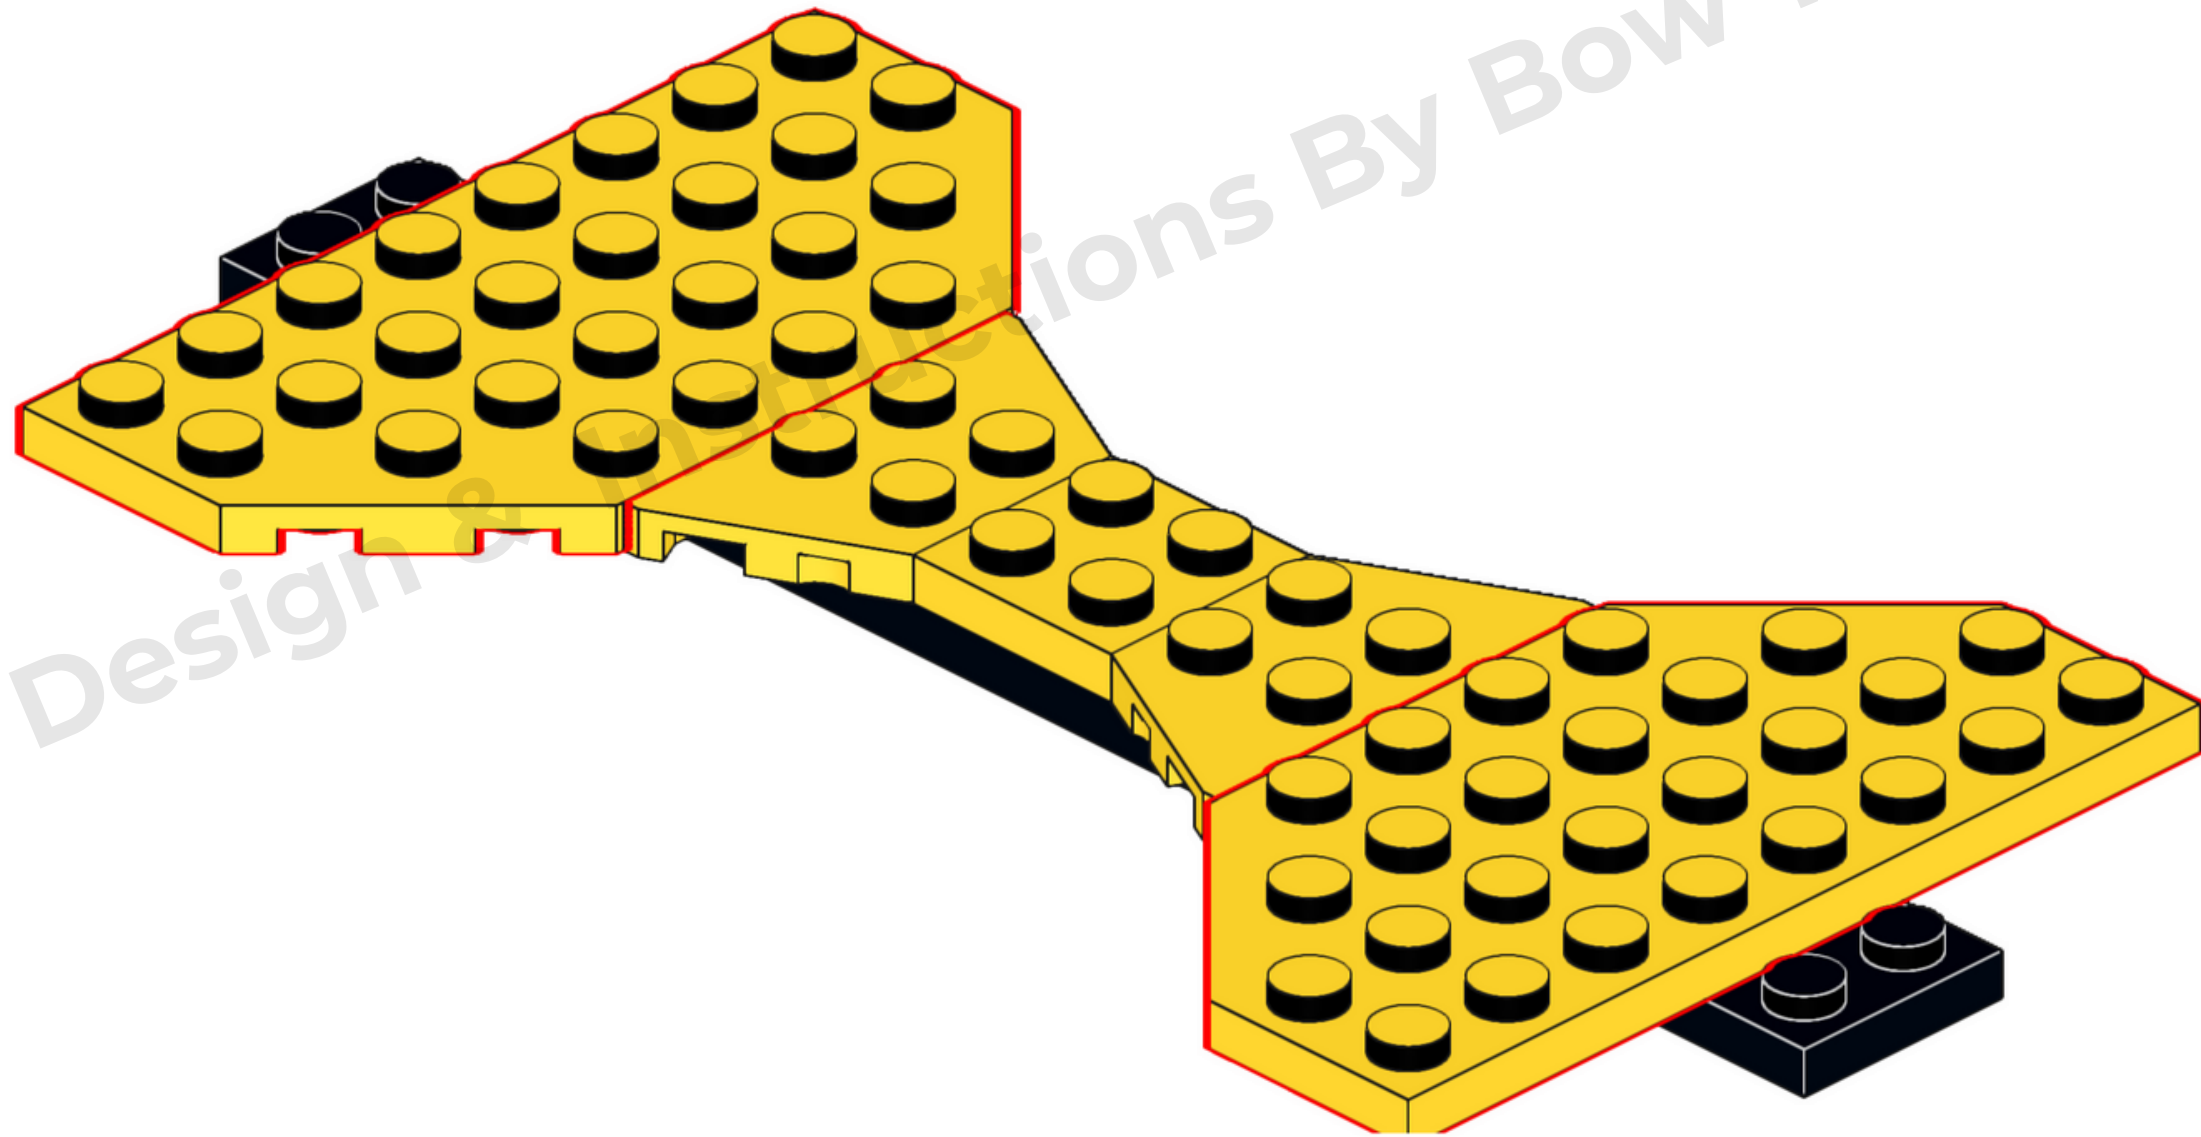

1x  
3022  
Dark Purple

2x  
51739  
Dark Purple

2x  
68297  
Dark Purple

**#6**

1

Design & Instructions By Bow Tie Bleau

2

3